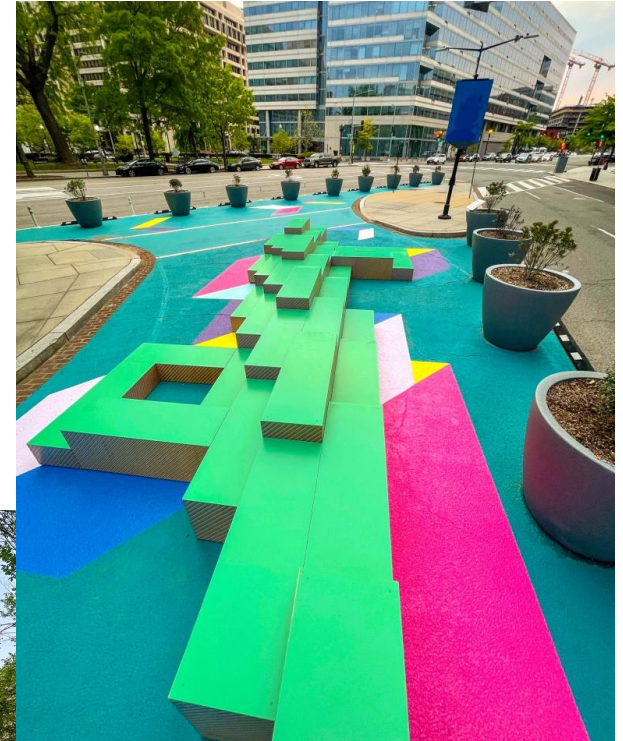

Greenway Public Art 2022 Season

February 2022

Introduction

My work is centered in ...

Pablo Helguera

Education for Socially Engaged Art

A Materials and Techniques Handbook

2022 Public Art on The Greenway

As We Rise: Space Potential

Cheryl Wing-Zi Wong x Year of the Tiger

A playful pop-up pavilion to be installed and programmed in Mary Soo Hoo Park from late Spring 2022 to November 2022 from NYC-based artist [Cheryl Wing-Zi Wong](#).