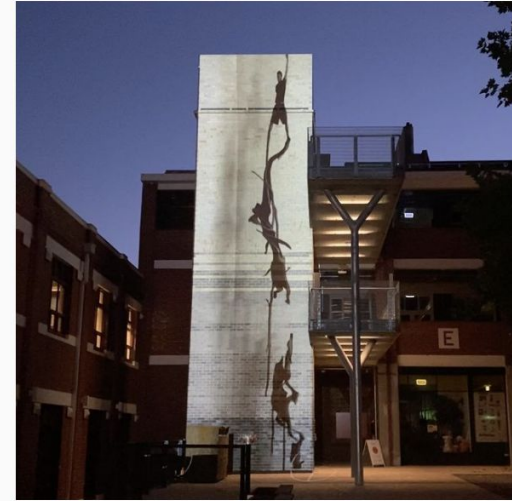

Wendy Yu x As We Rise

A large-scale, site-specific projection mapping project to pop-up at several sites along the Greenway in Fall 2022 from Australian dancer, choreographer, computer programmer [Wendy Yu](#).