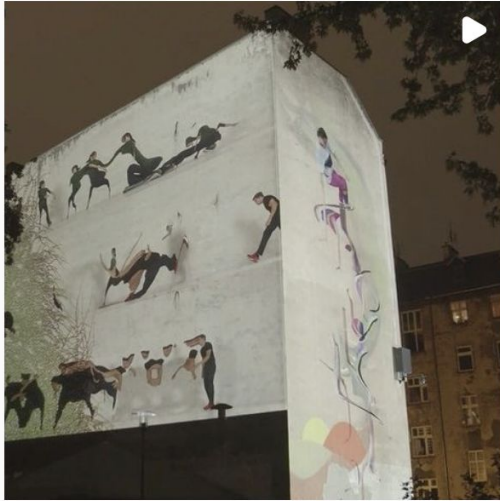

Wendy Yu x As We Rise

A large-scale, site-specific projection mapping project to pop-up at several sites along the Greenway in Fall 2022 from Australian dancer, choreographer, computer programmer [Wendy Yu](#).