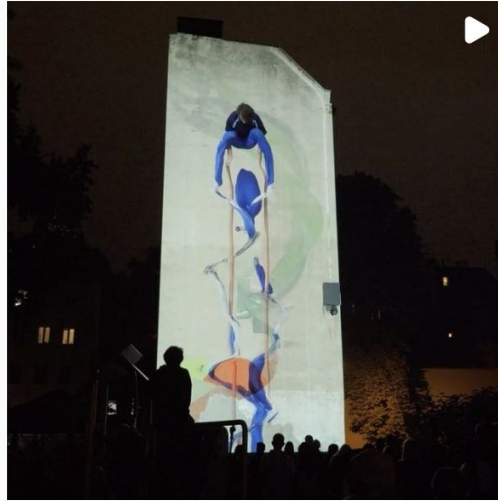

Wendy Yu x As We Rise

A large-scale, site-specific projection mapping project to pop-up at several sites along the Greenway in Fall 2022 from Australian dancer, choreographer, computer programmer [Wendy Yu](#).