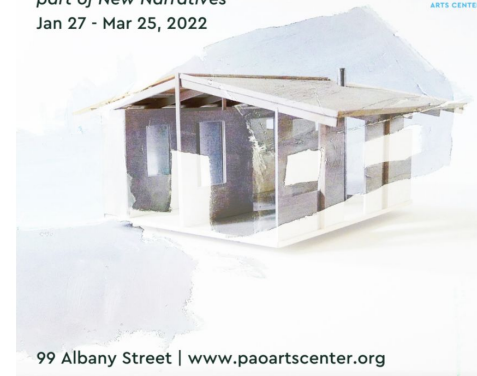

Intergenerational Storytelling

part of New Narratives
Jan 27 - Mar 25, 2022

99 Albany Street | www.paoartscenter.org

Photo Credit: Matthew Okazaki, *Ojichan's Home, Crystal City, Texas, 1945*, Digital collage, 12 x 16