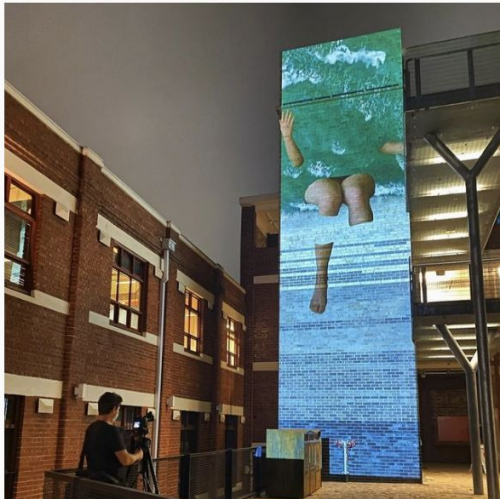

Wendy Yu x As We Rise

A large-scale, site-specific projection mapping project to pop-up at several sites along the Greenway in Fall 2022 from Australian dancer, choreographer, computer programmer [Wendy Yu](#).