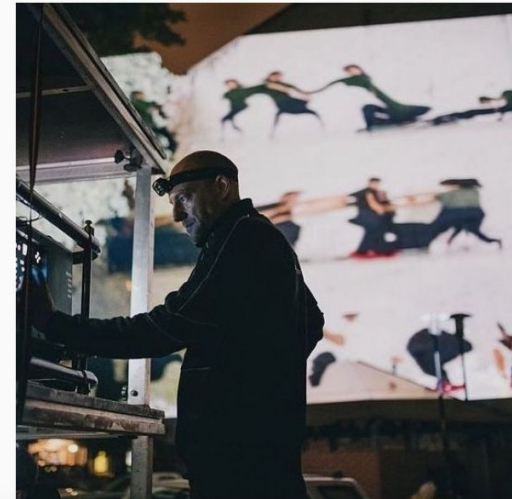

Wendy Yu x As We Rise

A large-scale, site-specific projection mapping project to pop-up at several sites along the Greenway in Fall 2022 from Australian dancer, choreographer, computer programmer [Wendy Yu](#).